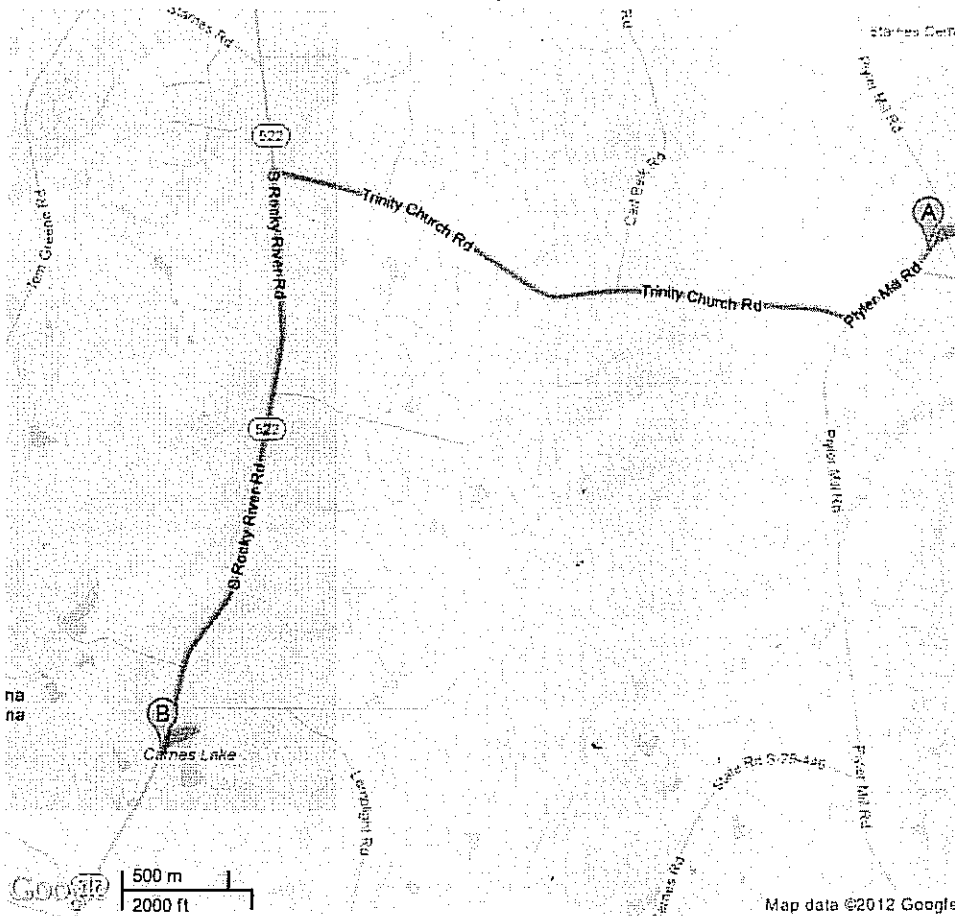

Map

Driving Directions

A 6713 Plyler Mill Rd, Monroe, NC 28111

3.9 mi - about 7 mins

1. Head **southwest** on **Plyler Mill Rd** toward **Trinity Church Rd**
2. Take the 1st **right** onto **Trinity Church Rd**
3. Turn **left** onto **N Carolina 522 S/S Rocky River Rd**
Continue to follow N Carolina 522 S
Entering South Carolina

B State Highway 522, Lancaster, SC 29080
USA

Carnas Lake is on the left about 1/4 to 1/2 mile after you cross the NC/SC state line. There is a small sign, a gate and the driveway is concret. You will see a small white building on the property.

To see all the details that are visible on the screen, use the "Print" link next to the map.

Google

Imagery ©2012 DigitalGlobe, GeoEye, USDA Farm Service Agency, Map data ©2012 Google